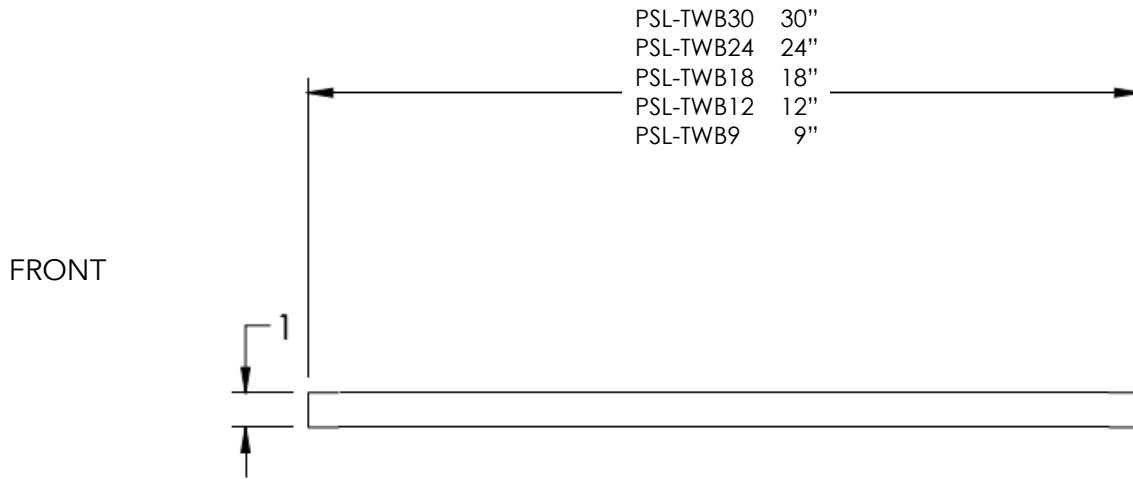

neelnox

LET
THERE
BE **DESIGN.**

FEATURES

- Premium 304 Grade Stainless Steel
- Solid Mount Construction
- Concealed Installation Hardware
- State of the art wall anchors included for installation on Dry wall or Tile

COLLECTION PENINSULAR

TOWEL BAR

Model	Product	Finishes Available
PSL-TWB9	9" Towel Bar	Multiple finishes available. Over 23 finishes to choose from.
PSL-TWB12	12" Towel Bar	
PSL-TWB18	18" Towel Bar	
PSL-TWB24	24" Towel Bar	
PSL-TWB30	30" Towel Bar	

Dimensions in inches

NOTE: Dimensions subject to change without notice.