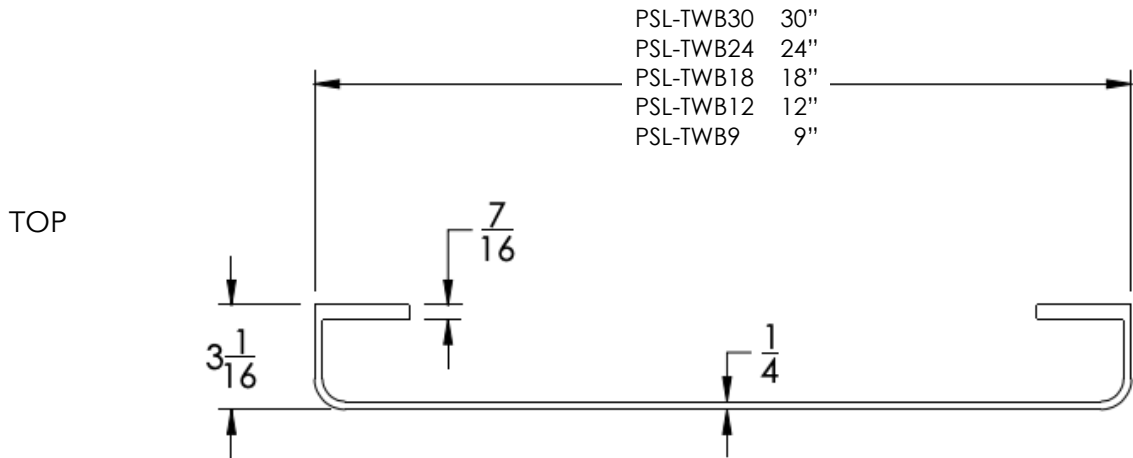

neelnox

LET
THERE
BE **DESIGN.**

FEATURES

- Premium 304 Grade Stainless Steel
- Solid Mount Construction
- Concealed Installation Hardware
- State of the art wall anchors included for installation on Dry wall or Tile

COLLECTION PENINSULAR

TOWEL BAR

Model	Product	Finishes Available
PSL-TWB9	9" Towel Bar	Multiple finishes available. Over 23 finishes to choose from.
PSL-TWB12	12" Towel Bar	
PSL-TWB18	18" Towel Bar	
PSL-TWB24	24" Towel Bar	
PSL-TWB30	30" Towel Bar	

Dimensions in inches

NOTE: Dimensions subject to change without notice.